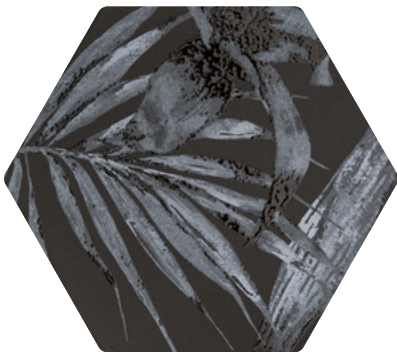

TOPCU
TILE + STONE

BORNEO

PORCELAIN

CLAY VESSEL | MINERAL GREY | IRON BLACK | STONE WHITE

CLAY VESSEL

BRNECLVS
8.5" Borneo Clay Vessel Hexagon

DROPS CLAY VESSEL

BNDRCLVS
8.5" Borneo Drops Clay Vessel Hexagon

MINERAL GREY

BRNEMNGR
8.5" Borneo Mineral Grey Hexagon

DROPS MINERAL GREY

BNDRMNGR
8.5" Borneo Drops Mineral Grey Hexagon

IRON BLACK

BRNERNBK
8.5" Borneo Iron Black Hexagon

DROPS IRON BLACK

BNDRRNBK
8.5" Borneo Drops Iron Black Hexagon

STONE WHITE

BRNESTWH
8.5" Borneo Stone White Hexagon

DROPS STONE WHITE

BNDRSTWH
8.5" Borneo Drops Stone White Hexagon