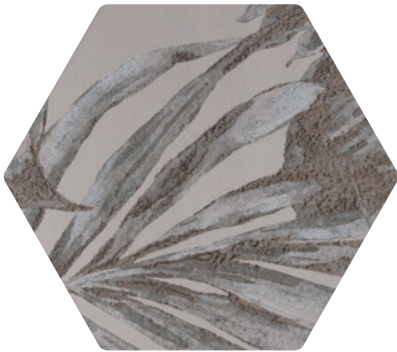

TOPCU
TILE + STONE

BORNEO

PORCELAIN

CLAY VESSEL | MINERAL GREY | IRON BLACK | STONE WHITE

CLAY VESSEL

BRNECLVS
8.5" Borneo Clay Vessel Hexagon

DROPS CLAY VESSEL

BNDRCLVS
8.5" Borneo Drops Clay Vessel Hexagon

MINERAL GREY

BRNEMNGR
8.5" Borneo Mineral Grey Hexagon

DROPS MINERAL GREY

BNDRMNGR
8.5" Borneo Drops Mineral Grey Hexagon

IRON BLACK

BRNERNBK
8.5" Borneo Iron Black Hexagon

DROPS IRON BLACK

BNDRRNBK
8.5" Borneo Drops Iron Black Hexagon

STONE WHITE

BRNESTWH
8.5" Borneo Stone White Hexagon

DROPS STONE WHITE

BNDRSTWH
8.5" Borneo Drops Stone White Hexagon